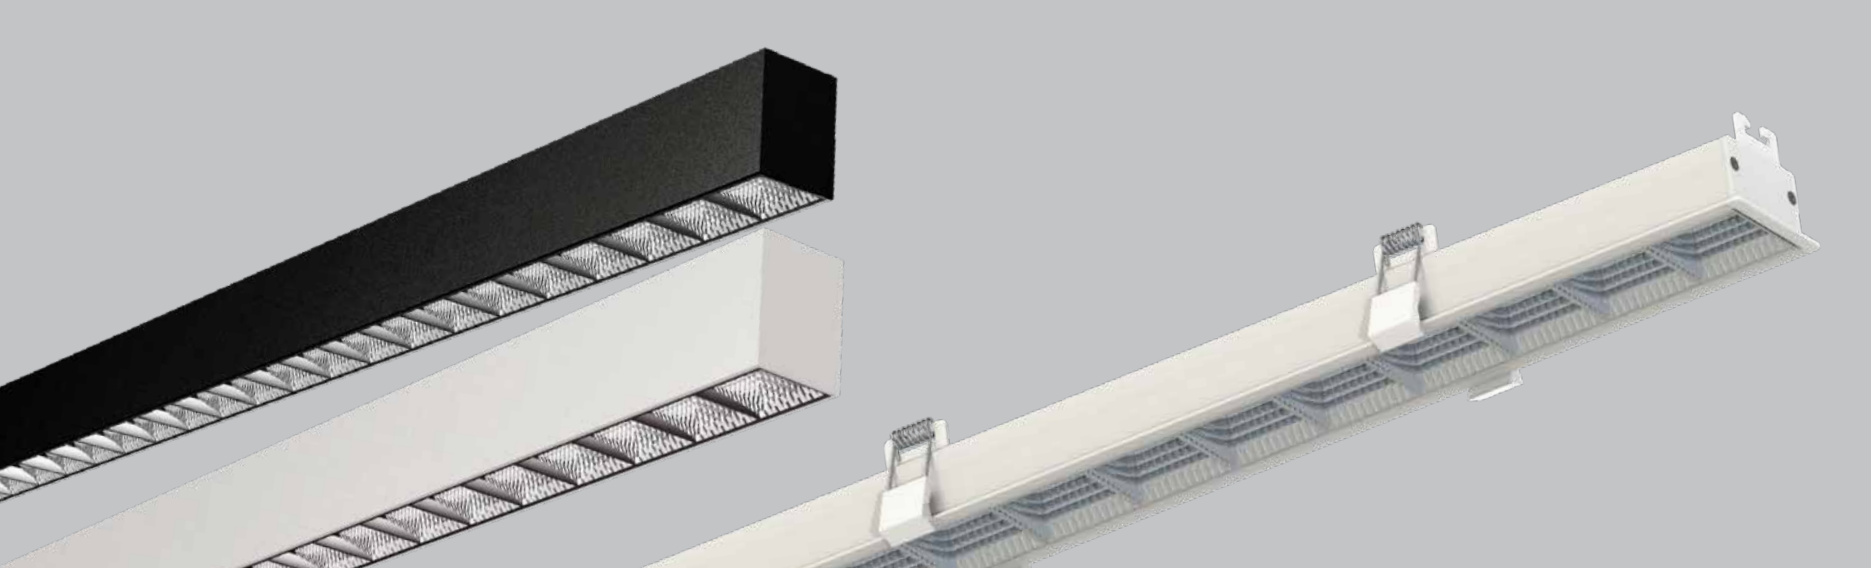

ORDER | From September, 2021

Retail

TOROFI RECESSED

— Linear lighting

Ideal premium lighting system for offices, hospitality or retail vertical, but with potential even for residential lighting. Variable usage by different application methods and connectors to create any structure with seamless linear connections.

- Ideal linear lighting system for retail, especially for supermarkets and hypermarkets
- Versatile solution with wide range of optics like narrow beam, asymmetric, double asymmetric, wide beam and so on.
- Original Hungarian design and production
- Ultra-efficient lighting up to 178lm/W
- Easy and fast installation
- Static and DALI control combined with emergency options
- Extralong life and lumen maintenance – 50.000hours L80B10

Public buildings

Corridor,
staircases

TOROFI

Key features:

- Versatile usage by different application methods and connectors to create any structure with seamless linear connections.
- Beautiful design with recessed, surface mount, suspended and/or track mounting
- Special optics create reduced glare resulting in a pleasant lighting condition
- Direct or Direct/In-direct light distribution
- Control: DALI and static options
- Local assembly with Helvar drivers in Hungary