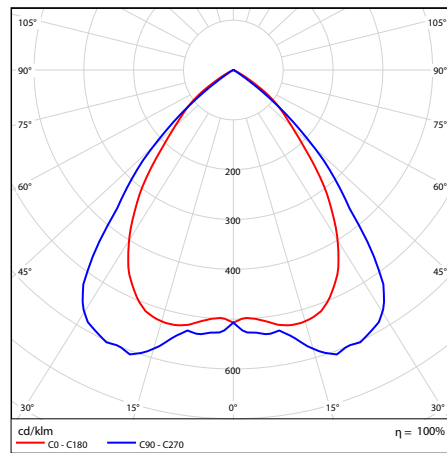

# Photometric data

29W 030 B 10

29W 085 B 10

29W 085 B 73

45W 030 B 10

45W 085 B 10  
2400mm

45W 085 B 10

45W 030 B 73

Photometry is based on LM79

## Dimensions (mm)