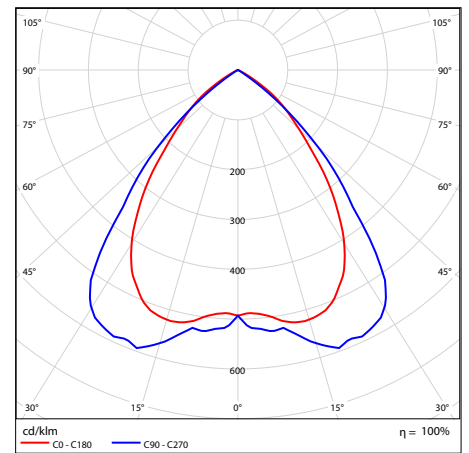

# Photometric data

29W 030 B 10

29W 085 B 10

29W 085 B 73

45W 030 B 10

45W 085 B 10  
2400mm

45W 085 B 10

45W 030 B 73

Photometry is based on LM79

## Dimensions (mm)