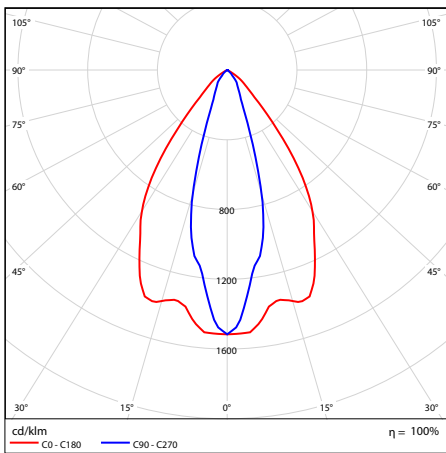

# Photometric data

29W 030 B 10

29W 085 B 10

29W 085 B 73

45W 030 B 10

45W 085 B 10  
2400mm

45W 085 B 10

45W 030 B 73

Photometry is based on LM79

## Dimensions (mm)