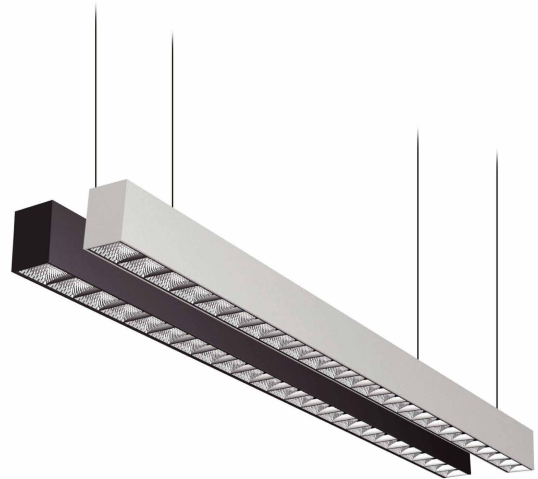

## Product information

Tungstar Torofi range is ideal for commercial or office lighting due to its high visual comfort and flexible mounting options. Its modern design is highly esthetical and can upgrade the appearance of the space it has been installed.

## Features and benefits

- Length – 1167mm and 2330mm
- Driver options – Static, DALI
- 3 installation mode – Surface mount, Pendant, Track
- CRI – 80+
- CCT – 3000K, 4000K
- 100% direct or 70% direct with 30% indirect light output
- Reflector - Standard Specular
- Black or white housing
- IP20, IK08
- Seamless continuous connection
- Low UGR from 16 to 19
- Up to 128lm/W system efficacy
- Visual comfort
- High quality Samsung chips
- Long life: 65.000 hours L70B50 and 50.000 hours L80B10

## Fixture structure

The luminaire frame is made of extrusion Aluminum. The fixture can be installed in 3 different modes: Pendant, Surface mount and Track

## SEAMLESS CONTINUOUS DESIGN

Various connectors are perfectly fitted together which allows for a free assembly into light-line systems of different lengths, and different patterns seamless.