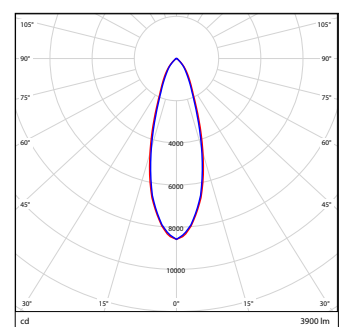

36W 4000K

Photometry is based on LM79