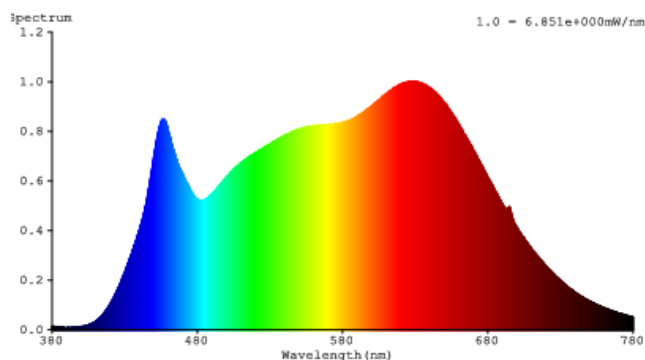

Specification summary

Product Code	Product Description	Nominal Power (W)	Repl Watt (W)	Rated Angle (°)	Total Lumens (Lm)	90deg cone Lumens (Lm)	CBCP	CCT (K)	CRI	R9	Colour Consistency	Energy Consumption (kwh/100h)	Pack Qty
93094507	LED Precise GU10 6W(50)Dim 927 20° TU	6	50	20°	360	350	1500	2700	95	>90	< 4 SDCM	6	1/10
93094508	LED Precise GU10 6W(50)Dim 927 35° TU	6	50	35°	360	350	800	2700	95	>90	< 4 SDCM	6	1/10
93094509	LED Precise GU10 6W(50)Dim 930 20° TU	6	50	20°	380	370	1600	3000	95	>90	< 4 SDCM	6	1/10
93094510	LED Precise GU10 6W(50)Dim 930 35° TU	6	50	35°	380	370	900	3000	95	>90	< 4 SDCM	6	1/10
93094511	LED Precise GU10 6W(50)Dim 940 20° TU	6	50	20°	410	400	1700	4000	95	>90	< 4 SDCM	6	1/10
93094512	LED Precise GU10 6W(50)Dim 940 35° TU	6	50	35°	410	400	1000	4000	95	>90	< 4 SDCM	6	1/10

Recommended operation temperature

Thermal test point
Ths Max for L70/B50: **80C**

Dimensions (mm)

Packaging image

Spectral distributions

2700K

3000K

4000K