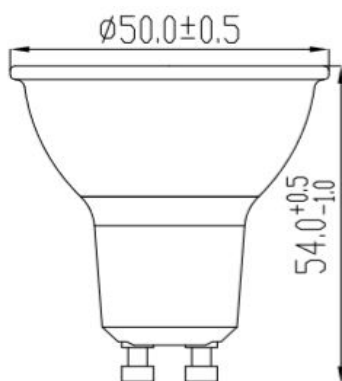

Specification summary

Product Code	Product Description	Nominal Power (W)	Repl Watt (W)	Rated Angle (°)	Total Lumens (Lm)	90deg cone Lumens (Lm)	CBCP	CCT (K)	CRI	R9	Colour Consistency	Energy Consumption (kwh/100h)	Pack Qty
93094507	LED Precise GU10 6W(50)Dim 927 20° TU	6	50	20°	360	350	1500	2700	95	>90	< 4 SDCM	6	1/10
93094508	LED Precise GU10 6W(50)Dim 927 35° TU	6	50	35°	360	350	800	2700	95	>90	< 4 SDCM	6	1/10
93094509	LED Precise GU10 6W(50)Dim 930 20° TU	6	50	20°	380	370	1600	3000	95	>90	< 4 SDCM	6	1/10
93094510	LED Precise GU10 6W(50)Dim 930 35° TU	6	50	35°	380	370	900	3000	95	>90	< 4 SDCM	6	1/10
93094511	LED Precise GU10 6W(50)Dim 940 20° TU	6	50	20°	410	400	1700	4000	95	>90	< 4 SDCM	6	1/10
93094512	LED Precise GU10 6W(50)Dim 940 35° TU	6	50	35°	410	400	1000	4000	95	>90	< 4 SDCM	6	1/10

Recommended operation temperature

Thermal test point
Ths Max for L70/B50: **80C**

Dimensions (mm)

Packaging image

Spectral distributions

2700K

3000K

4000K