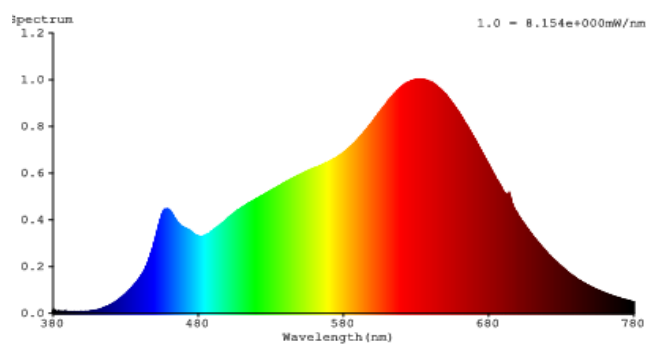

Specification summary

Product Code	Product Description	Nominal Power (W)	Repl Watt (W)	Rated Angle (°)	Total Lumens (Lm)	90deg cone Lumens (Lm)	CBCP	CCT (K)	CRI	R9	Colour Consistency	Energy Consumption (kwh/100h)	Pack Qty
93094507	LED Precise GU10 6W(50)Dim 927 20° TU	6	50	20°	360	350	1500	2700	95	>90	< 4 SDCM	6	1/10
93094508	LED Precise GU10 6W(50)Dim 927 35° TU	6	50	35°	360	350	800	2700	95	>90	< 4 SDCM	6	1/10
93094509	LED Precise GU10 6W(50)Dim 930 20° TU	6	50	20°	380	370	1600	3000	95	>90	< 4 SDCM	6	1/10
93094510	LED Precise GU10 6W(50)Dim 930 35° TU	6	50	35°	380	370	900	3000	95	>90	< 4 SDCM	6	1/10
93094511	LED Precise GU10 6W(50)Dim 940 20° TU	6	50	20°	410	400	1700	4000	95	>90	< 4 SDCM	6	1/10
93094512	LED Precise GU10 6W(50)Dim 940 35° TU	6	50	35°	410	400	1000	4000	95	>90	< 4 SDCM	6	1/10

Recommended operation temperature

Thermal test point
Ths Max for L70/B50: **80C**

Dimensions (mm)

Packaging image

Spectral distributions

2700K

3000K

4000K