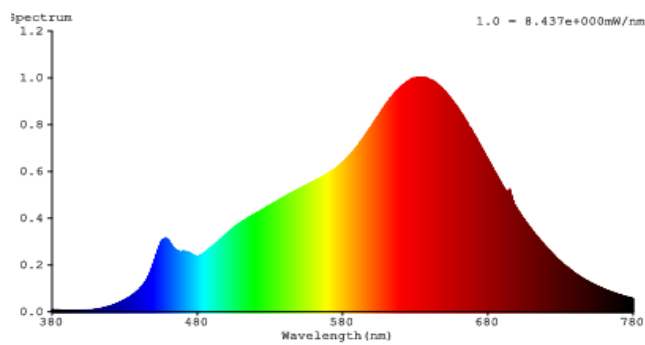

Specification summary

Product Code	Product Description	Nominal Power (W)	Repl Watt (W)	Rated Angle (°)	Total Lumens (Lm)	90deg cone Lumens (Lm)	CBCP	CCT (K)	CRI	R9	Colour Consistency	Energy Consumption (kwh/100h)	Pack Qty
93094507	LED Precise GU10 6W(50)Dim 927 20° TU	6	50	20°	360	350	1500	2700	95	>90	< 4 SDCM	6	1/10
93094508	LED Precise GU10 6W(50)Dim 927 35° TU	6	50	35°	360	350	800	2700	95	>90	< 4 SDCM	6	1/10
93094509	LED Precise GU10 6W(50)Dim 930 20° TU	6	50	20°	380	370	1600	3000	95	>90	< 4 SDCM	6	1/10
93094510	LED Precise GU10 6W(50)Dim 930 35° TU	6	50	35°	380	370	900	3000	95	>90	< 4 SDCM	6	1/10
93094511	LED Precise GU10 6W(50)Dim 940 20° TU	6	50	20°	410	400	1700	4000	95	>90	< 4 SDCM	6	1/10
93094512	LED Precise GU10 6W(50)Dim 940 35° TU	6	50	35°	410	400	1000	4000	95	>90	< 4 SDCM	6	1/10

Recommended operation temperature

Thermal test point
Ths Max for L70/B50: **80C**

Dimensions (mm)

Packaging image

Spectral distributions

2700K

3000K

4000K